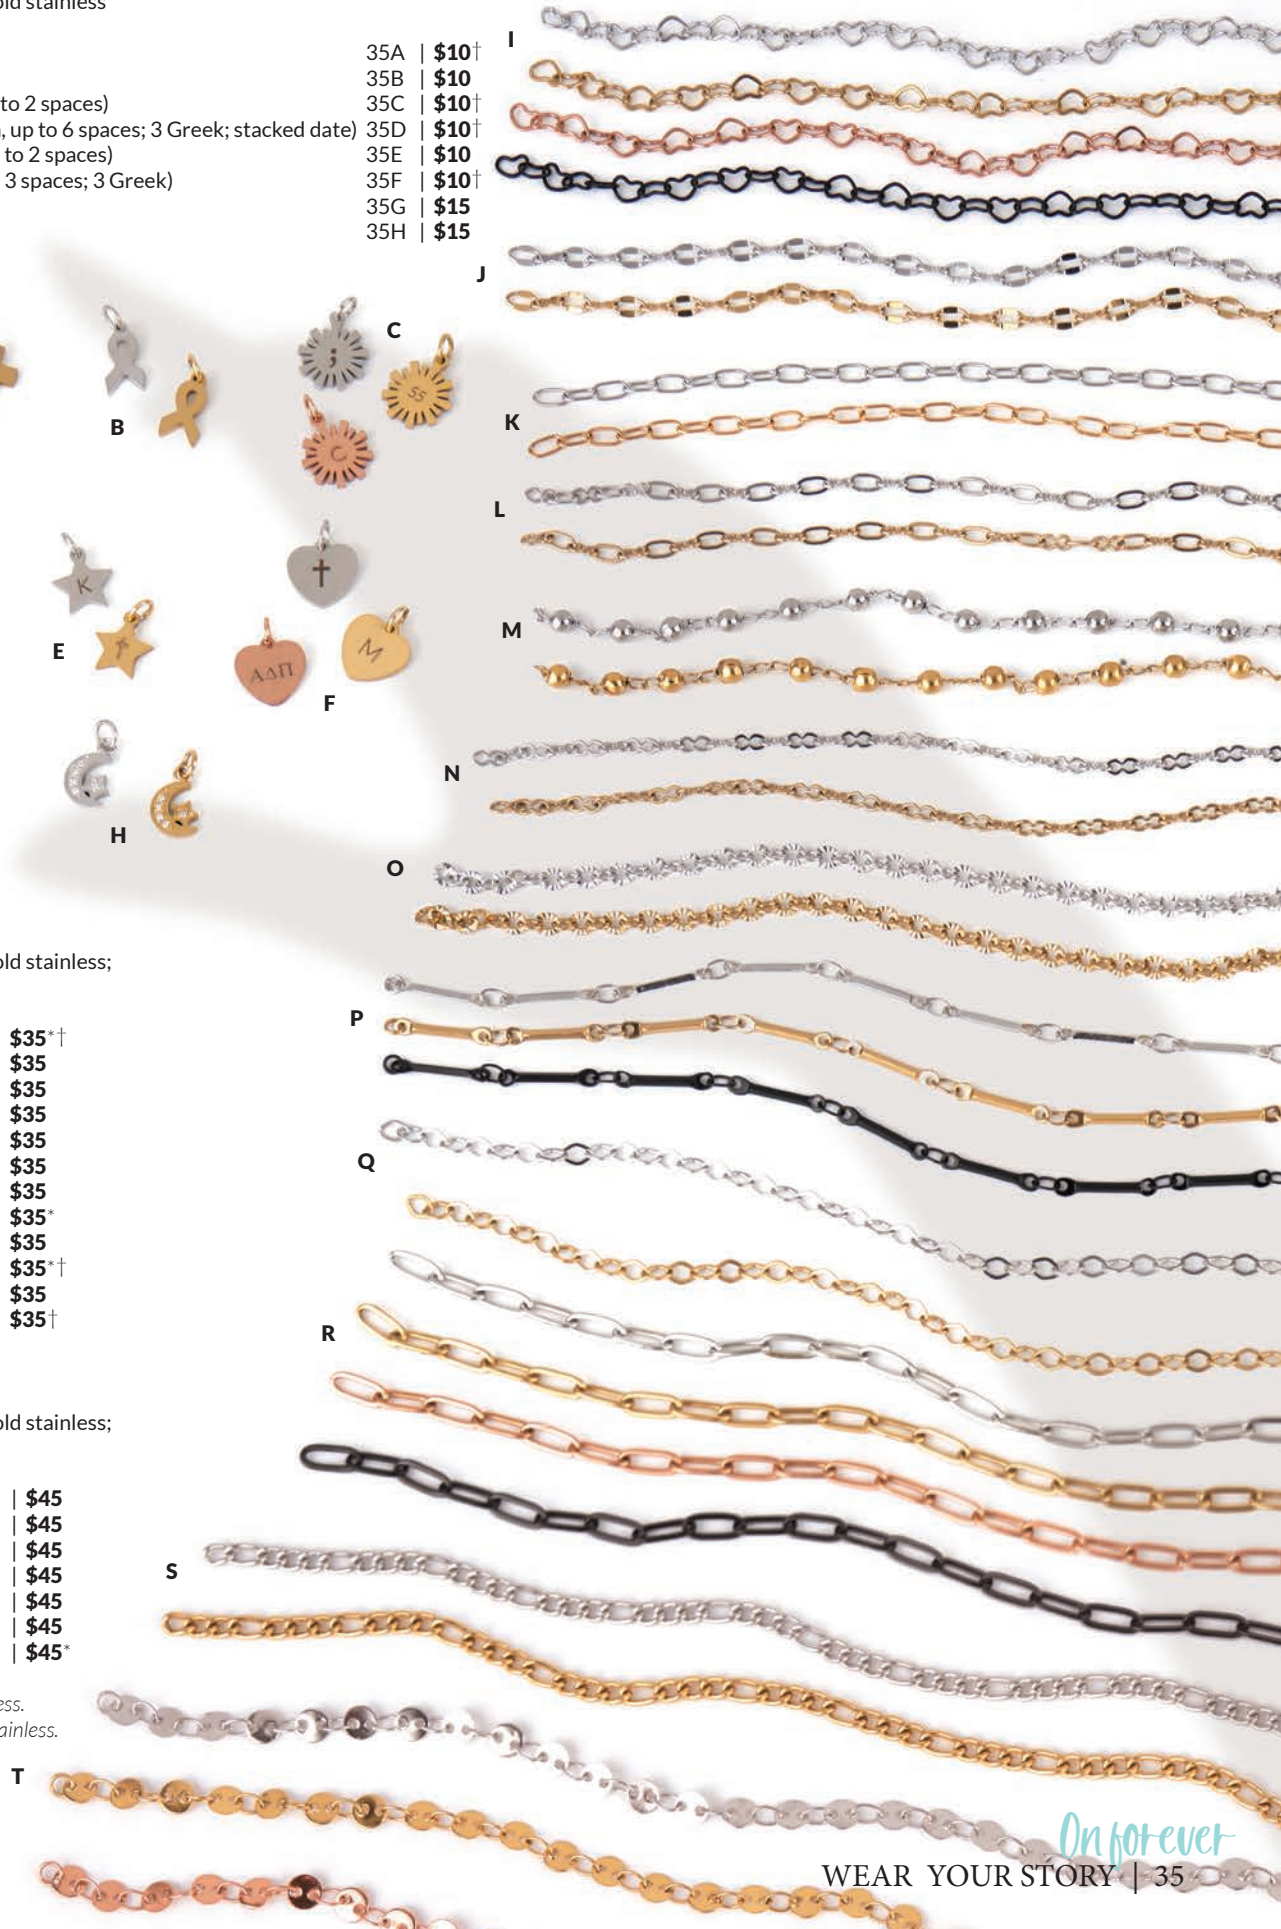

Start your own business.

PermaLinx Charms

Available in stainless and gold stainless

Cross	35A	\$10†
Awareness Ribbon	35B	\$10
Sun (Initial; tiny symbol, up to 2 spaces)	35C	\$10†
Small Coin (Custom Design, up to 6 spaces; 3 Greek; stacked date)	35D	\$10†
Star (Initial; symbol, up to 2 spaces)	35E	\$10
Heart (Initial; symbol, up to 3 spaces; 3 Greek)	35F	\$10†
Flower w/ Crystals	35G	\$15
Moon/Stars w/ Crystals	35H	\$15

PermaLinx Bracelets

Available in stainless and gold stainless;
Wrist sizes up to 9"

Heart Chain	35I	\$35†
Glam Chain	35J	\$35
Small Oval Chain	35K	\$35
Bliss Chain	35L	\$35
Ball Chain	35M	\$35
Dainty Chain	35N	\$35
Chic Chain	35O	\$35
Bar Chain	35P	\$35*
Classic Chain	35Q	\$35
Oval Chain	35R	\$35†
Fig Chain	35S	\$35
Coin Chain	35T	\$35†

PermaLinx Anklets

Available in stainless and gold stainless;
Ankle sizes up to 11.5"

Heart Chain	35I2	\$45
Small Oval Chain	35K2	\$45
Dainty Chain	35N2	\$45
Chic Chain	35O2	\$45
Bar Chain	35P2	\$45
Classic Chain	35Q2	\$45
Oval Chain	35R2	\$45*

* Also available in black stainless.
† Also available in rose gold stainless.

PermaLinx Bracelets

Available in stainless and gold stainless; Wrist sizes up to 9"

Night Enamel Chain	36A	\$45
Dove Enamel Chain	36B	\$45
Bloom Blue Enamel Chain	36C	\$45
Coral Enamel Chain	36D	\$45
Circle Crystal Chain	36E	\$55
Crystal Heart Chain	36F	\$55
Disc Chain – up to 3 spaces; 3 Greek	36G	\$45
Plate Chain – up to 16 spaces; 9 Greek	36H	\$45