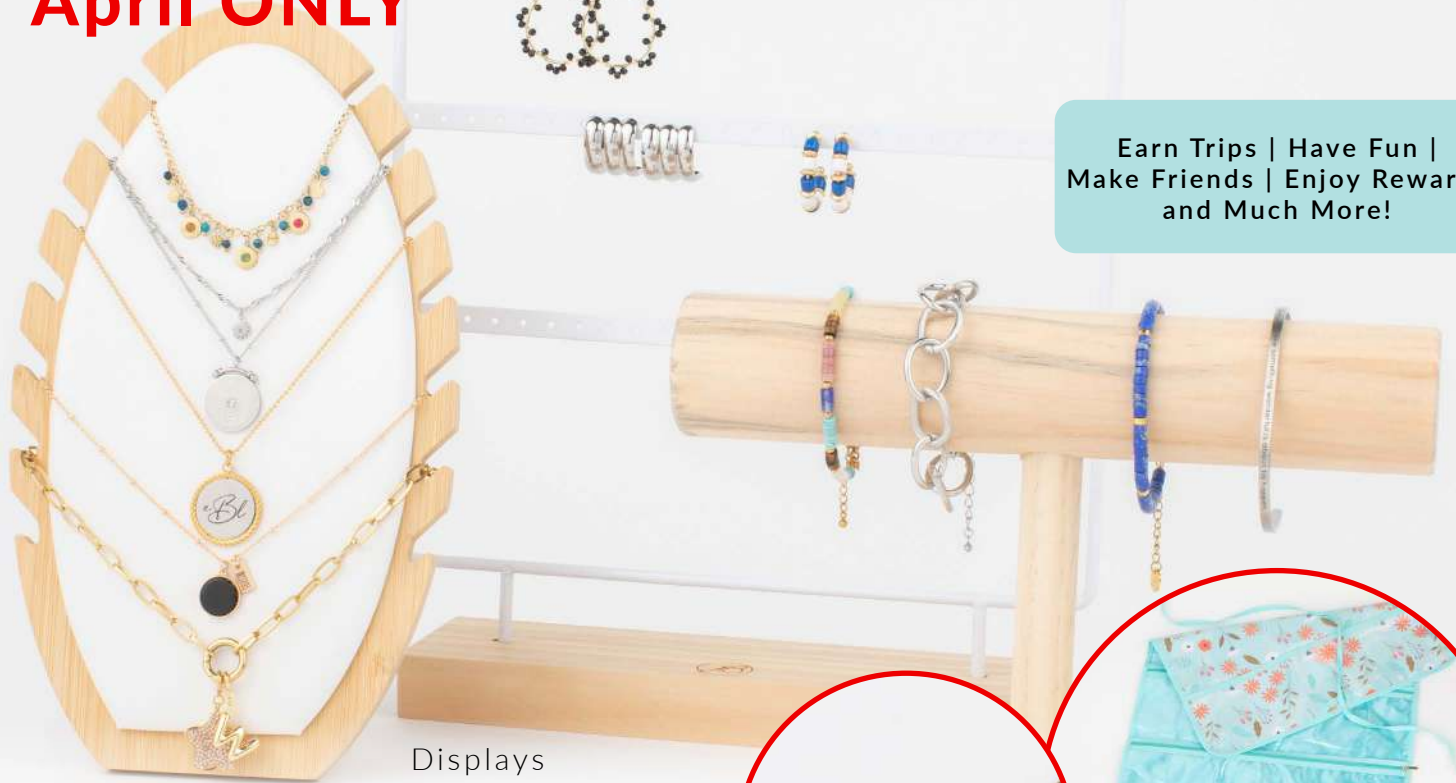

START YOUR OWN BUSINESS...

Discover all the opportunities you will have as a jBloom Designer.

BONUS April ONLY

Displays INCLUDED!

GETAWAY TRAVEL ROLL & BEADED ANKLET

Will receive with any collection purchased