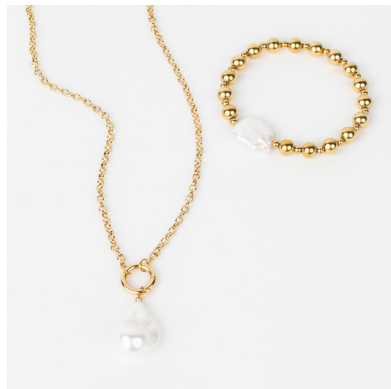

START YOUR OWN BUSINESS...

**BONUS
APRIL ONLY**

$50
Bloom Bucks

**deposited IN THE ACCOUNT
as soon as YOU sign up
to go towards first order!!**

Displays
INCLUDED!

HOW TO STYLE YOUR COLLECTION...

$175

jBloom Collection
Retail Value | $477