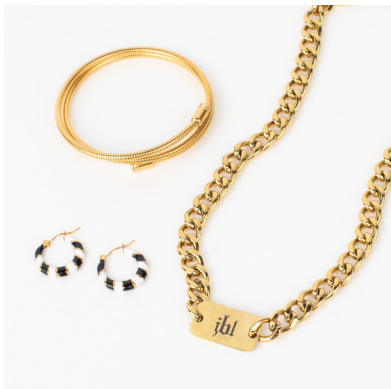

START YOUR OWN BUSINESS...

**BONUS
APRIL ONLY**

$50
Bloom Bucks

**deposited IN THE ACCOUNT
as soon as YOU sign up
to go towards first order!!**

Displays
INCLUDED!

HOW TO STYLE YOUR COLLECTION...

$175

jBloom Collection
Retail Value | $477